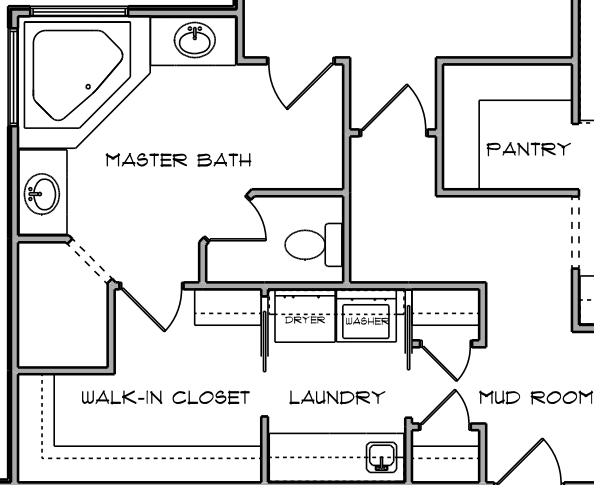

COVERED
DECK
12'-0" x 16'-0"

MASTER
BED
13'-8" x 14'-3"

DINETTE
13'-8" x 14'-3"

GREAT
ROOM
13'-8" x 14'-3"

KITCHEN
12'-11" x 13'-7"

FLEX
ROOM
12'-4" x 12'-8"

ENTRY

BED #2
12'-4" x 13'-8"

3-STALL GARAGE
22'-4" x 33'-8"