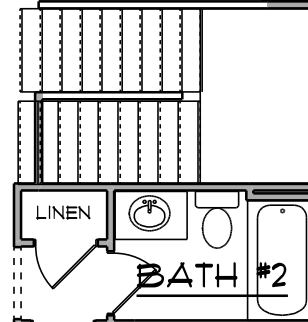

COVERED
DECK
12'-0" x 16'-0"

MASTER
BED
13'-8" x 14'-3"

DINETTE
13'-8" x 14'-3"

GREAT
ROOM
13'-8" x 14'-3"

KITCHEN
12'-11" x 13'-7"

FLEX
ROOM
12'-4" x 12'-8"

ENTRY

BED #2
12'-4" x 13'-8"

3-STALL GARAGE
22'-4" x 33'-8"