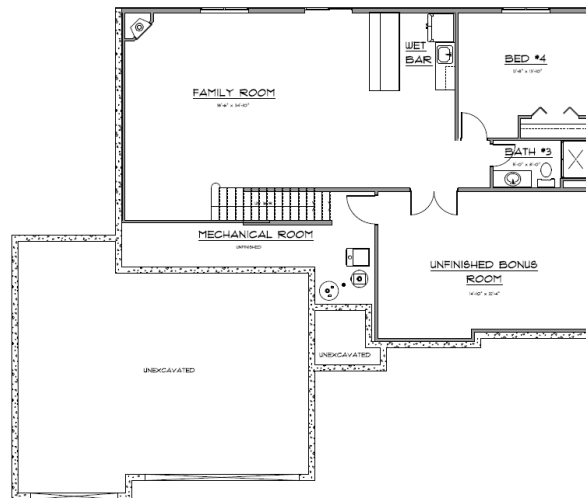

The Cleveland

Main Floor Square Feet: 1712

Price From:
\$197,795

Lower Floor Square Feet: 1,348

The Cleveland Plan is adaptable to your lifestyle. Every aspect of this plan can be adjusted or changed to fit specific needs. Whether it is a House-wide covered deck or a custom basement.... Anything is possible with the Cleveland Plan.