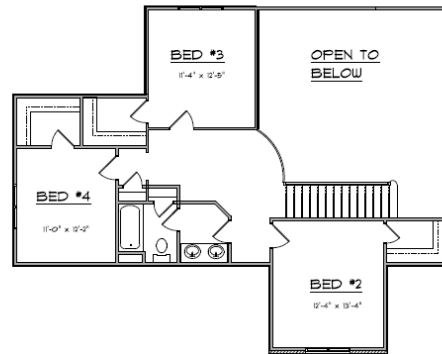

The Blackstone

Main Floor Square Feet: 1,859

Price from
\$274,310

Second Floor Square Feet: 824

A perfect house for the growing family. Every aspect of the Blackstone Plan can be adjusted or changed to fit specific needs. Whether it is a six bedroom house or a fully finished basement....