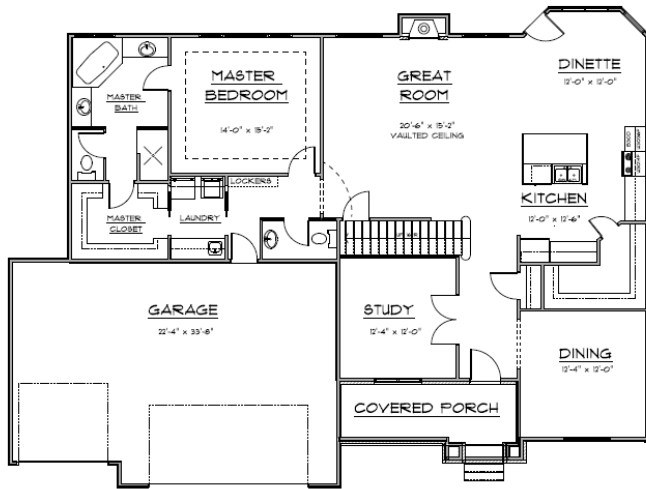

The Blackstone

Main Floor Square Feet: 1,859

Price from
\$274,310

Second Floor Square Feet: 824

A perfect house for the growing family. Every aspect of the Blackstone Plan can be adjusted or changed to fit specific needs. Whether it is a six bedroom house or a fully finished basement....